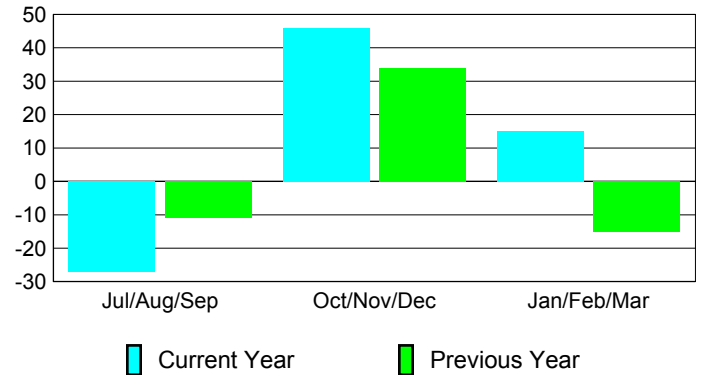

Comparison of Membership Gain/Loss

Current Year Compared to the Previous Year