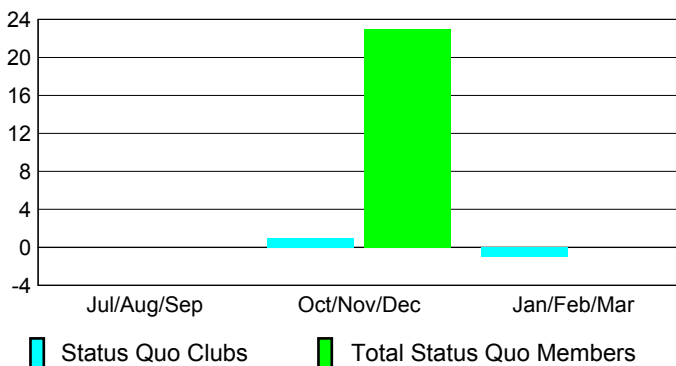

## CLUBS

Club Results  
2009-2010

Clubs  
2008-2009

Month	New Club Goal	Actual New Clubs	Actual Dropped Clubs	Gain/Loss of Clubs	Gain/Loss of Clubs
Jul/Aug/Sep	1	0	0	0	1
Oct/Nov/Dec	0	2	-1	1	0
Jan/Feb/Mar	1	0	0	0	0
<b>Totals</b>	<b>2</b>	<b>2</b>	<b>-1</b>	<b>1</b>	<b>1</b>

### Club Results 2009-2010

Goal, New, Dropped, Gain/Loss

### Comparison of Club Gain/Loss

Current Year Compared to the Previous Year

### YTD Status Quo Clubs 2009-2010

Status Quo Clubs Compared to Status Quo Members