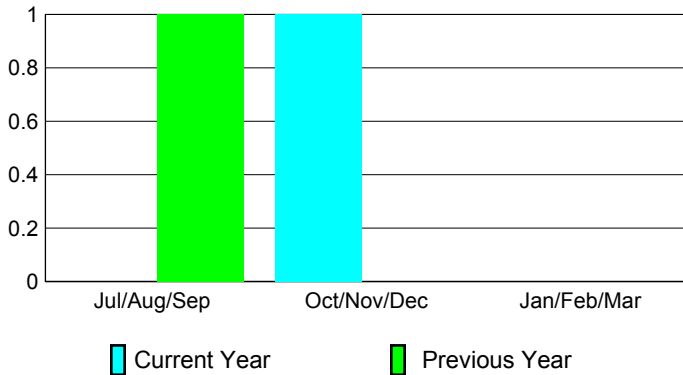

Comparison of Club Gain/Loss

Current Year Compared to the Previous Year