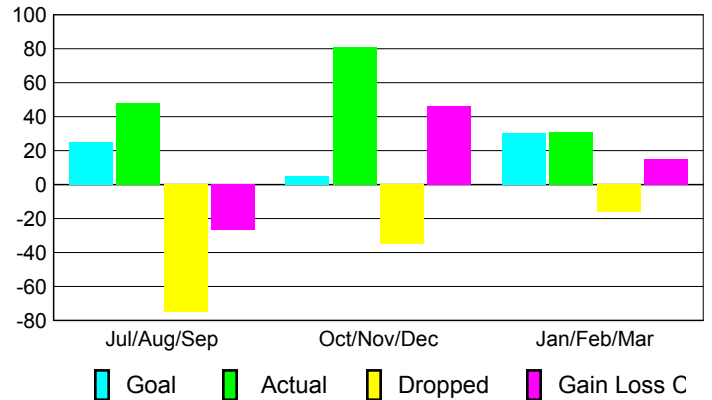

### YTD Status Quo Clubs 2009-2010

Status Quo Clubs Compared to Status Quo Members

## MEMBERSHIP

Membership Results  
2009-2010

Membership  
2008-2009

Month	Net Memb Goal	Actual New Memb	Actual Dropped Memb	Gain/Loss of Memb	Gain/Loss of Memb
Jul/Aug/Sep	25	48	-75	-27	-11
Oct/Nov/Dec	5	81	-35	46	34
Jan/Feb/Mar	30	31	-16	15	-15
<b>Totals</b>	<b>60</b>	<b>160</b>	<b>-126</b>	<b>34</b>	<b>8</b>

### Membership Results 2009-2010

Goal, New, Dropped, Gain/Loss

### Comparison of Membership Gain/Loss

Current Year Compared to the Previous Year