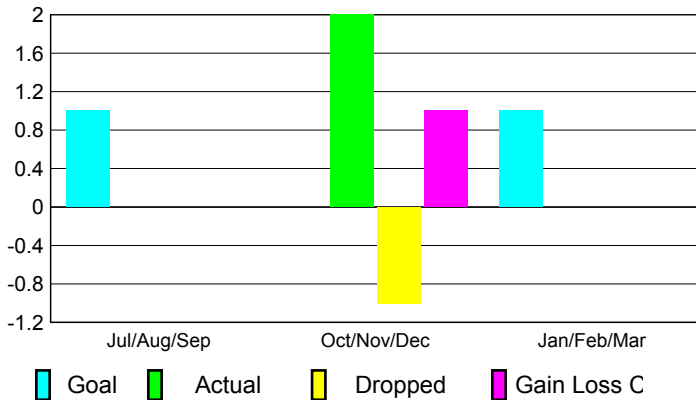

## CLUBS

Club Results  
2009-2010

Clubs  
2008-2009

Month	New Club Goal	Actual New Clubs	Actual Dropped Clubs	Gain/Loss of Clubs	Gain/Loss of Clubs
Jul/Aug/Sep	1	0	0	0	1
Oct/Nov/Dec	0	2	-1	1	0
Jan/Feb/Mar	1	0	0	0	0
<b>Totals</b>	<b>2</b>	<b>2</b>	<b>-1</b>	<b>1</b>	<b>1</b>

### Club Results 2009-2010

Goal, New, Dropped, Gain/Loss

### Comparison of Club Gain/Loss

Current Year Compared to the Previous Year